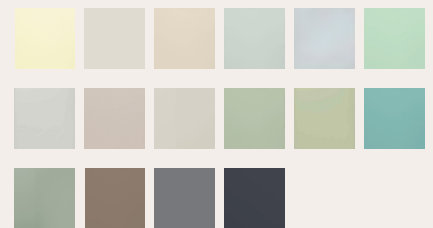

RUTLAND

JEWSON

SPECIAL OFFER

30% OFF on PTO

DETAILS

Our classic in-frame cabinetry range, Rutland, makes the ultimate statement of elegance. With painted timber doors set in an ash veneer painted frame, it is simply stunning. The large range of curved and feature cabinets and the paint-to-order colour palette allow you to create a unique design suited to the heart of your home.

FEATURES & INFORMATION

- Premium Assembled includes 2 man delivery to you (access permitting)
- Comes in Ivory, as well as a selection of Paint-To-Order options including: Atlantic Green, Cashmere, Chalk White, Clay, Cobble Grey, Cooks Blue, Dove Grey, Duck Egg Blue, Indigo, Ivory, Pearl Grey, Platinum, Pumice, Sage, Skylon Grey, Stone.
- Door spec: 22mm Ash veneers
- A variety of handle options are available.

CONTACT US FOR ASSISTANCE ON OUR PRODUCTS, INCLUDING DELIVERY OPTIONS.

Price

££££

Finish

Matt
Painted to Order

Colours

Availability

5 Weeks